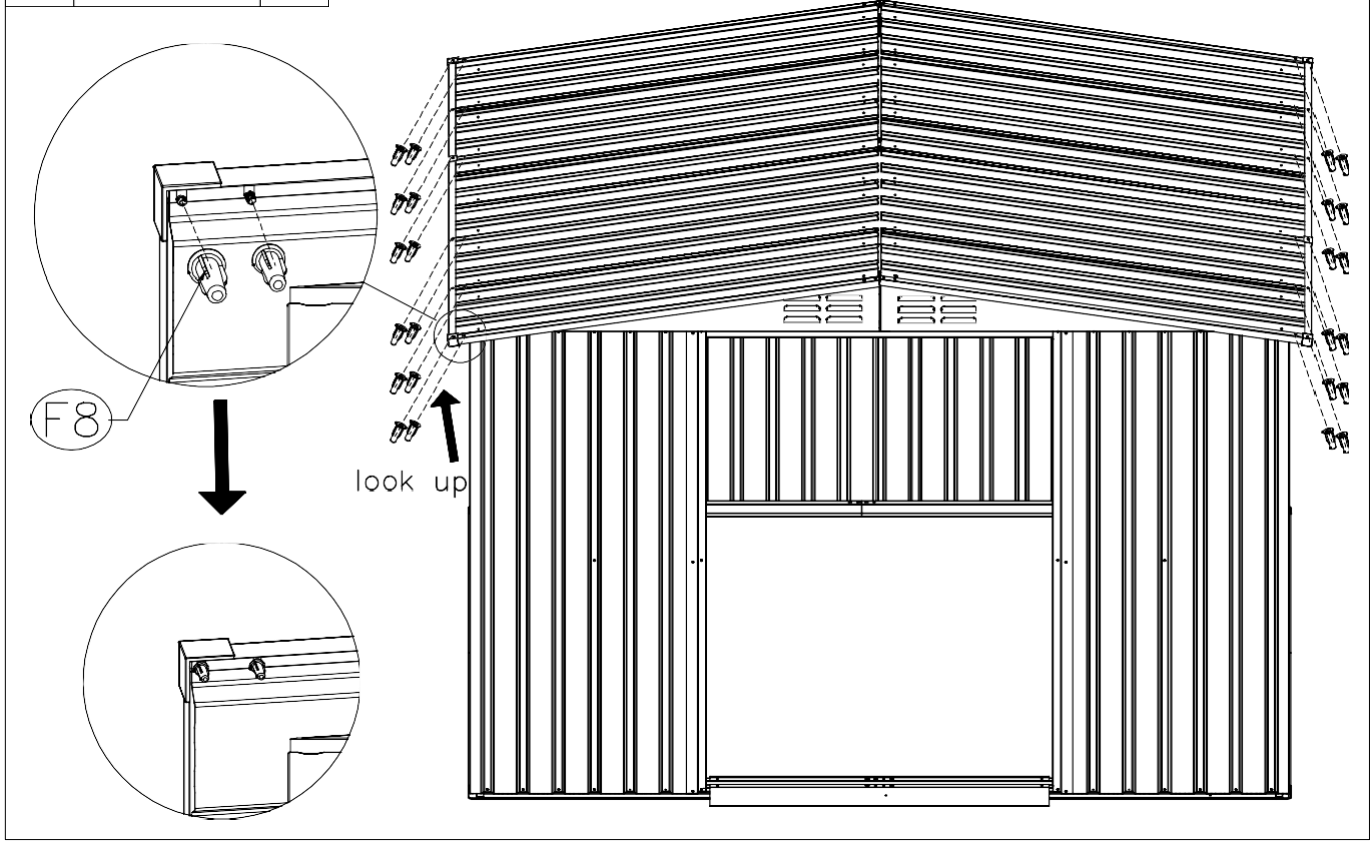

NO.	PART.	Qty.
F8		24