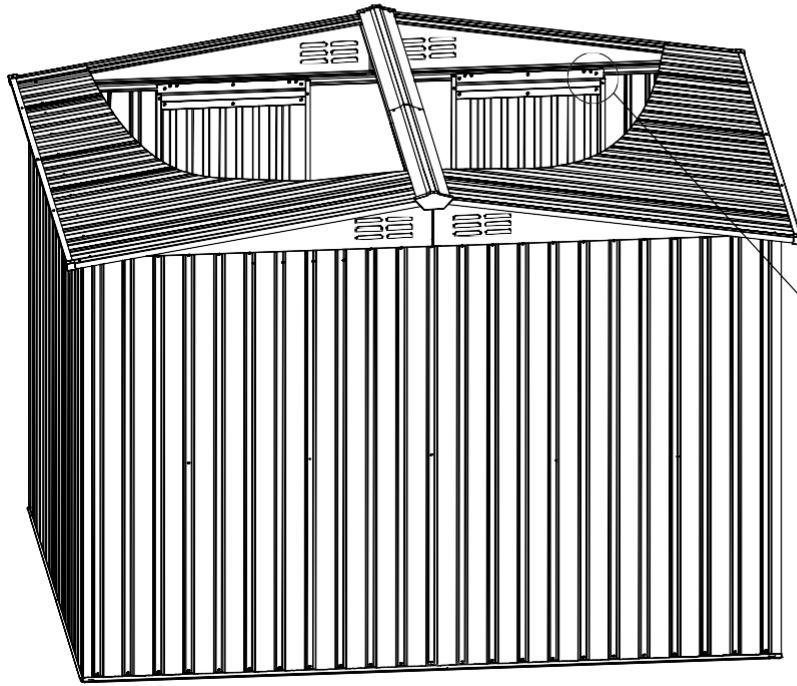

NO.	PART.	Qty.
M1	 1750mm	1
M2	 1750mm	1
F2		2
S6		4
S7		4

NO.	PART.	Qty.
S8		8

X4

S8

NO.	PAR	Qty.
S9		4

If the shed is installed on grass, the [S9] can be used to increase the stability of the shed.